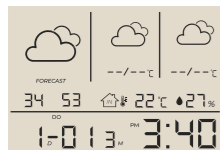

Ref. DG METEO

Estación meteorológica

120,00€